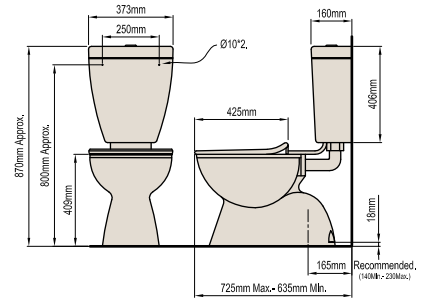

BELLA LINK SUITE

Product Codes: S-Trap 047316, P-Trap 047966