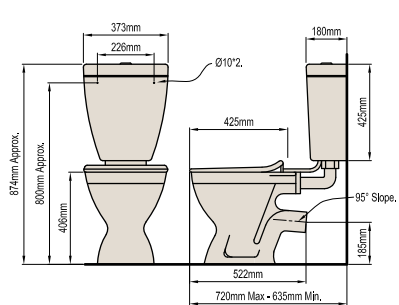

BELLA PLUS LINK SUITE

Full vitreous china link suite featuring a box rim pan and 6/3L dual flush cistern.

WELS 3 ★ rated 3.61 litre average flush.

BELLA LINK SUITE

Link suite featuring a vitreous china box rim pan and plastic 6/3L dual flush cistern.

WELS 3 ★ rated 3.61 litre average flush.

BEGA PLUS LINK SUITE

Full vitreous china link suite featuring an open rim pan and 6/3L dual flush cistern.

WELS 3 ★ rated 3.61 litre average flush.

BEGA LINK SUITE

Link suite featuring a vitreous china open rim pan and plastic 6/3L dual flush cistern.

WELS 3 ★ rated 3.61 litre average flush.

CLOSE COUPLED SUITES

ANDORRA CLOSE COUPLED SUITE

Product Codes: S-Trap 047167, P-Trap 047930

*Note! set out height for centre of water supply from bottom of Pan.
Please make allowance for Floor covering and Bedding.

BEGA PLUS LINK SUITE

Product Codes: S-Trap 047939, P-Trap 047953

BEGA LINK SUITE