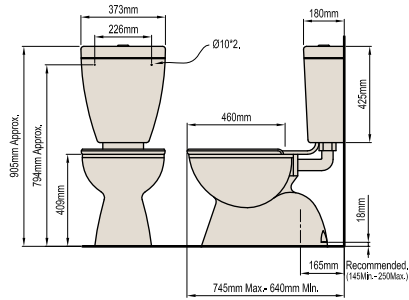

LINK SUITES

BELLA PLUS LINK SUITE

Product Codes: S-Trap 047968, P-Trap 047969