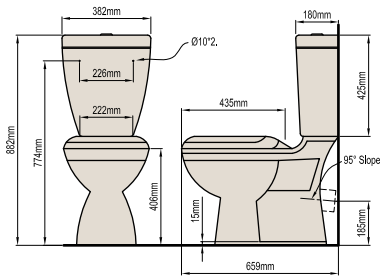

BELLA PLUS LINK SUITE

Full vitreous china link suite featuring a box rim pan and 6/3L dual flush cistern.

WELS 3 ★ rated 3.61 litre average flush.

BELLA LINK SUITE

Link suite featuring a vitreous china box rim pan and plastic 6/3L dual flush cistern.

WELS 3 ★ rated 3.61 litre average flush.

BEGA PLUS LINK SUITE

Full vitreous china link suite featuring an open rim pan and 6/3L dual flush cistern.

WELS 3 ★ rated 3.61 litre average flush.

BEGA LINK SUITE

Link suite featuring a vitreous china open rim pan and plastic 6/3L dual flush cistern.

WELS 3 ★ rated 3.61 litre average flush.

CLOSE COUPLED SUITES

ANDORRA CLOSE COUPLED SUITE

Product Codes: S-Trap 047167, P-Trap 047930