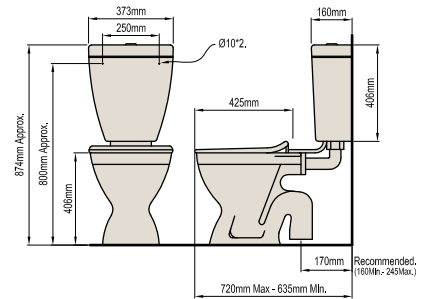

BEGA LINK SUITE

Product Codes: S-Trap 047314, P-Trap 047936