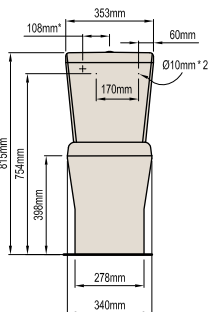

Link suite featuring a vitreous china open rim pan and plastic 6/3L dual flush cistern.

WELS 3 ★ rated 3.61 litre average flush.

CLOSE COUPLED SUITES

ANDORRA CLOSE COUPLED SUITE

Product Codes: S-Trap 047167, P-Trap 047930

*Note! set out height for centre of water supply from bottom of Pan.
Please make allowance for Floor covering and Bedding.

BEGA PLUS LINK SUITE

Product Codes: S-Trap 047939, P-Trap 047953

BEGA LINK SUITE