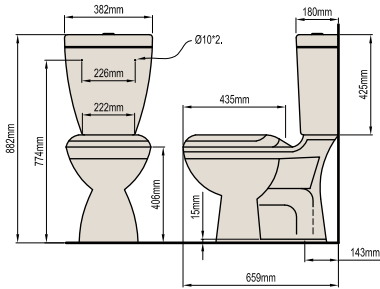

BELLA PLUS LINK SUITE

Full vitreous china link suite featuring a box rim pan and 6/3L dual flush cistern.

WELS 3 ★ rated 3.61 litre average flush.

BELLA LINK SUITE

Link suite featuring a vitreous china box rim pan and plastic 6/3L dual flush cistern.

WELS 3 ★ rated 3.61 litre average flush.

BEGA PLUS LINK SUITE

Full vitreous china link suite featuring an open rim pan and 6/3L dual flush cistern.

WELS 3 ★ rated 3.61 litre average flush.

BEGA LINK SUITE

Link suite featuring a vitreous china open rim pan and plastic 6/3L dual flush cistern.

WELS 3 ★ rated 3.61 litre average flush.

CLOSE COUPLED SUITES

ANDORRA CLOSE COUPLED SUITE

Product Codes: S-Trap 047167, P-Trap 047930