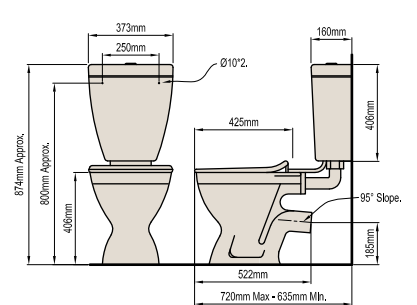

BEGA LINK SUITE

Product Codes: S-Trap 047314, P-Trap 047936