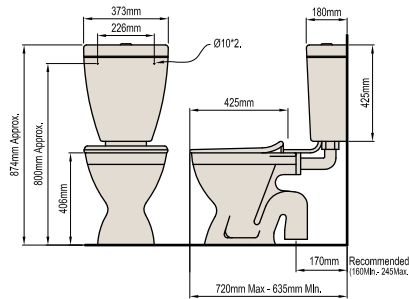

BELLA PLUS LINK SUITE

Full vitreous china link suite featuring a box rim pan and 6/3L dual flush cistern.

WELS 3 ★ rated 3.61 litre average flush.

BELLA LINK SUITE

Link suite featuring a vitreous china box rim pan and plastic 6/3L dual flush cistern.

WELS 3 ★ rated 3.61 litre average flush.

BEGA PLUS LINK SUITE

Full vitreous china link suite featuring an open rim pan and 6/3L dual flush cistern.

WELS 3 ★ rated 3.61 litre average flush.

BEGA LINK SUITE

Link suite featuring a vitreous china open rim pan and plastic 6/3L dual flush cistern.

WELS 3 ★ rated 3.61 litre average flush.

CLOSE COUPLED SUITES

ANDORRA CLOSE COUPLED SUITE

Product Codes: S-Trap 047167, P-Trap 047930

*Note! set out height for centre of water supply from bottom of Pan.
Please make allowance for Floor covering and Bedding.

BEGA PLUS LINK SUITE

Product Codes: S-Trap 047939, P-Trap 047953

BEGA LINK SUITE