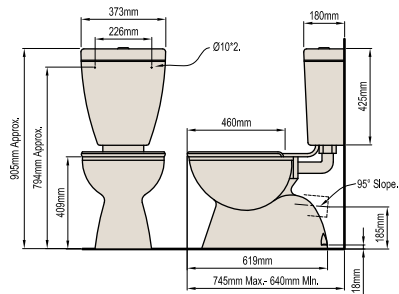

LINK SUITES

BELLA PLUS LINK SUITE

Product Codes: S-Trap 047968, P-Trap 047969