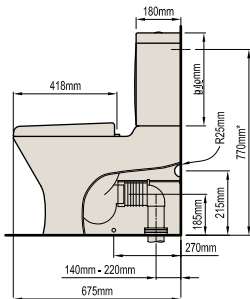

Link suite featuring a vitreous china open rim pan and plastic 6/3L dual flush cistern.

WELS 3 ★ rated 3.61 litre average flush.

CLOSE COUPLED SUITES

ANDORRA CLOSE COUPLED SUITE

Product Codes: S-Trap 047167, P-Trap 047930

*Note! set out height for centre of water supply from bottom of Pan.
Please make allowance for Floor covering and Bedding.

BEGA PLUS LINK SUITE

Product Codes: S-Trap 047939, P-Trap 047953

BEGA LINK SUITE