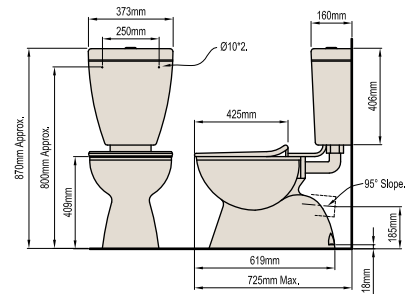

BELLA LINK SUITE

Product Codes: S-Trap 047316, P-Trap 047966